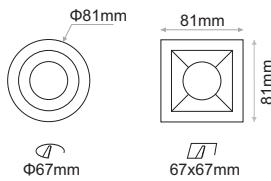

1

Attention

Before any maintenance switch off the main power.

2 Cutting Hole

Models:	Low Depth 7W (LD7)	Standard 6.2W / 12.2W / 18W (ST6), (ST12), (ST18)	Narrow Beam 6W / 8W (NB6), (NB8)	Zoom 6.4W / 13W (ZM6), (ZM13)	Warm Dimming 0.2~6W / 12W (WD6), (WD12)	Tunable White 5.9W / 11.5W (TW6), (TW12)
				Note: Zoom should be adjusted before final installation		

WHISPER RECESSED

WHISPER ADJ RECESSED

Φ67mm (WHISPER RC Round)
 Φ67x67mm (WHISPER RC Square)
 Φ82mm (WHISPER ADJ RC)

3

4