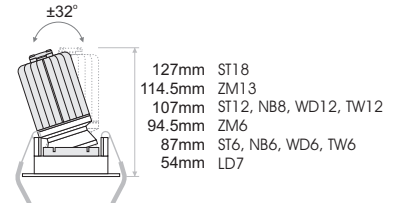

1

Attention

Before any maintenance switch off the main power.

2 Cutting Hole

Models:	Low Depth 7W (LD7)	Standard 6.2W / 12.2W / 18W (ST6), (ST12), (ST18)	Narrow Beam 6W / 8W (NB6), (NB8)	Zoom 6.4W / 13W (ZM6), (ZM13)	Warm Dimming 0.2~6W / 12W (WD6), (WD12)	Tunable White 5.9W / 11.5W (TW6), (TW12)
				Note: Zoom should be adjusted before final installation		

WHISPER RECESSED

WHISPER ADJ RECESSED

Φ67mm (WHISPER RC Round)
 Φ67x67mm (WHISPER RC Square)
 Φ82mm (WHISPER ADJ RC)

3

4