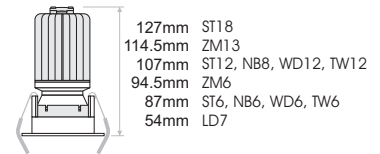

1

Attention

Before any maintenance switch off the main power.

2 Cutting Hole

Models:	Low Depth 7W (LD7)	Standard 6.2W / 12.2W / 18W (ST6), (ST12), (ST18)	Narrow Beam 6W / 8W (NB6), (NB8)	Zoom 6.4W / 13W (ZM6), (ZM13)	Warm Dimming 0.2~6W / 12W (WD6), (WD12)	Tunable White 5.9W / 11.5W (TW6), (TW12)
				Note: Zoom should be adjusted before final installation		

WHISPER RECESSED

WHISPER ADJ RECESSED

Φ67mm (WHISPER RC Round)
 Φ67x67mm (WHISPER RC Square)
 Φ82mm (WHISPER ADJ RC)

3

4