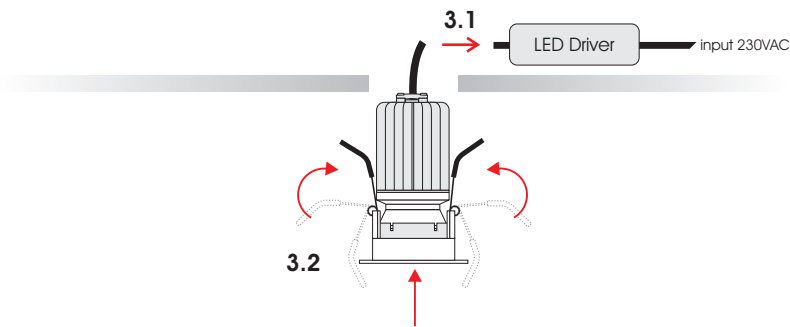

WHISPER RECESSED

WHISPER ADJ RECESSED

Φ67mm (WHISPER RC Round)
 Φ67x67mm (WHISPER RC Square)
 Φ82mm (WHISPER ADJ RC)

3

4