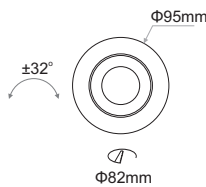

1

Attention

Before any maintenance switch off the main power.

2 Cutting Hole

Models:	Low Depth 7W (LD7)	Standard 6.2W / 12.2W / 18W (ST6), (ST12), (ST18)	Narrow Beam 6W / 8W (NB6), (NB8)	Zoom 6.4W / 13W (ZM6), (ZM13)	Warm Dimming 0.2~6W / 12W (WD6), (WD12)	Tunable White 5.9W / 11.5W (TW6), (TW12)
				Note: Zoom should be adjusted before final installation		

WHISPER RECESSED

WHISPER ADJ RECESSED

Φ67mm (WHISPER RC Round)
 Φ67x67mm (WHISPER RC Square)
 Φ82mm (WHISPER ADJ RC)

3

4